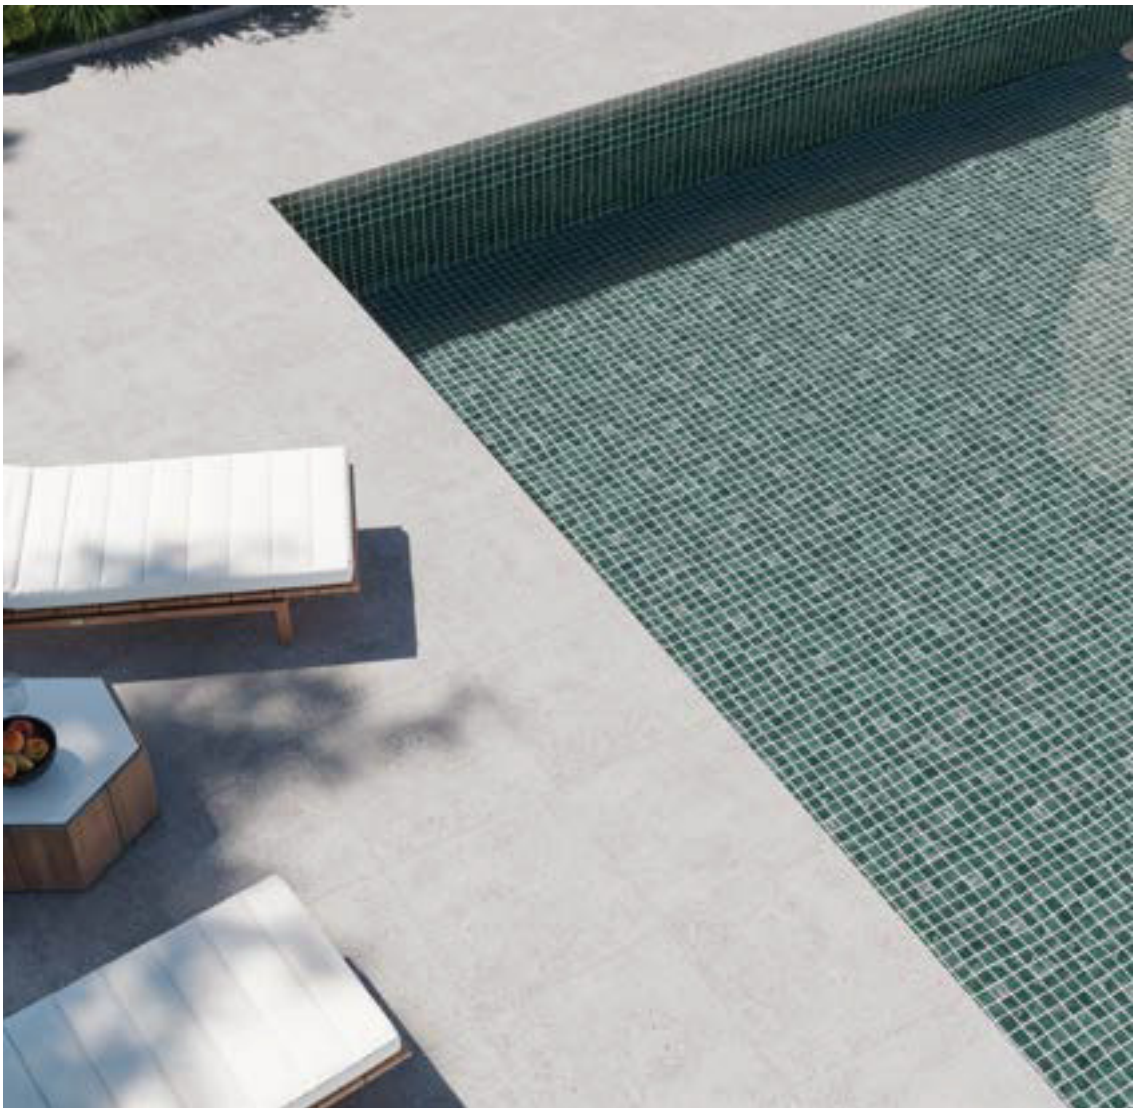

PHUKET

Wall tile / Floor tile