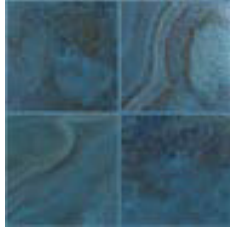

KUTA TURQUESA
33,3 x 33,3 cm