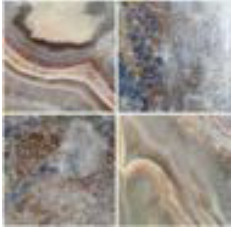

EM.11

ALPINO

Wall tile

ALPINO BONE
30,0 x 90,0 cm Rect.

ALPINO SCALA BONE
30,0 x 90,0 cm Rect.

ALPINO SCALA ROBLE
30,0 x 90,0 cm Rect.

KUTA

Wall tile / Floor tile