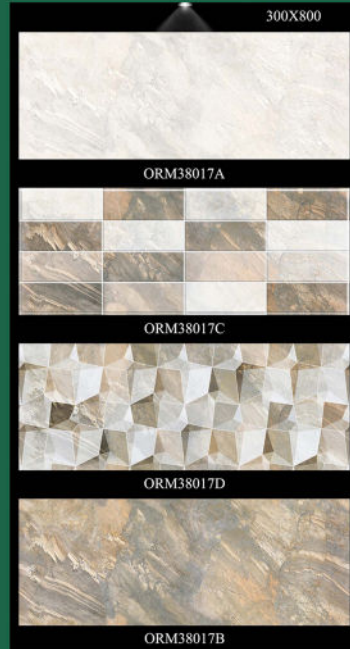

FLAT SURFACE

MOULD SURFACE

FLAT SURFACE

ORM38001A 300X800mm

ORM38001C 300X800mm

ORM38001C2 300X800mm

ORM38001B 300X800mm

STYLE

MARBLE

SURFACE

MATT

AVAILABLE SIZES

30X80CM (12X32 INCH)

STRUCTURE & EDGE

MOULD | NATURAL

Floor Tile