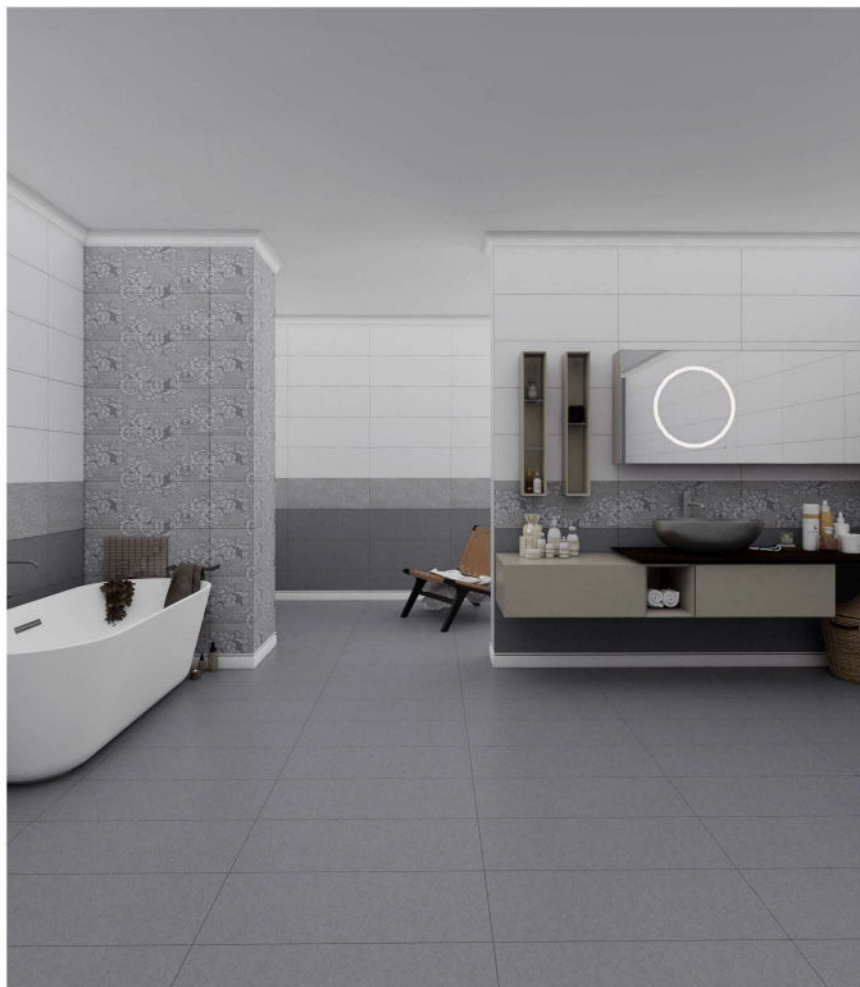

Floor Tile

Mirror

Wallpaper

Coversings

Domestic

OREAL

LEADING CRAFT

EXCELLENT QUALITY AND EXQUISITE TEXTURE.