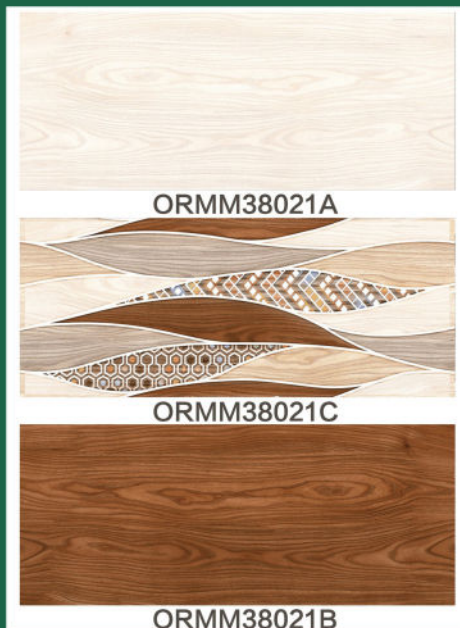

FLAT SURFACE

MOULD SURFACE

FLAT SURFACE

ORM38001A 300X800mm

ORM38001C 300X800mm

ORM38001C2 300X800mm

ORM38001B 300X800mm

STYLE