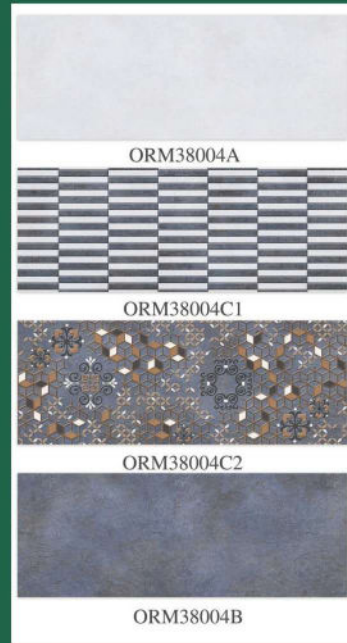

FLAT SURFACE

MOULD SURFACE

FLAT SURFACE

ORM38001A 300X800mm

ORM38001C 300X800mm

ORM38001C2 300X800mm

ORM38001B 300X800mm

STYLE

MARBLE

SURFACE

MATT

AVAILABLE SIZES

30X80CM (12X32 INCH)

STRUCTURE & EDGE

MOULD | NATURAL

Floor Tile

AVAILABLE SIZES _____

30X80CM (12X32 INCH)

STRUCTURE & EDGE _____

MOULD | NATURAL