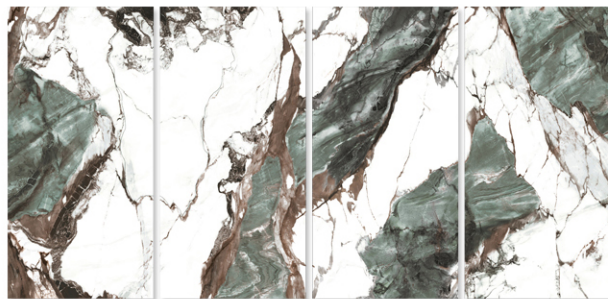

OR612083

600X1200mm
24X48 INCH

SURFACE