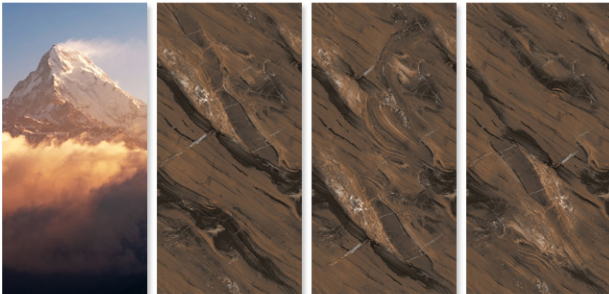

OR612023

600X1200mm
24X48 INCH

SURFACE

 **OREAL** 欧雅
CERAMICS 陶瓷

OR612029

600X1200mm
24X48 INCH

SURFACE

OR612031