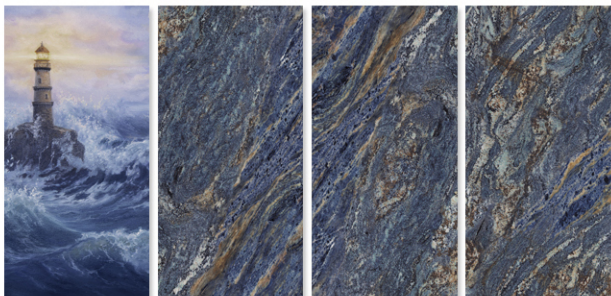

600X1200mm
24X48 INCH

SURFACE

 **OREAL** 欧雅
CERAMICS 陶瓷

OR612071B

600X1200mm
24X48 INCH

SURFACE

OR612072

600X1200mm
24X48 INCH