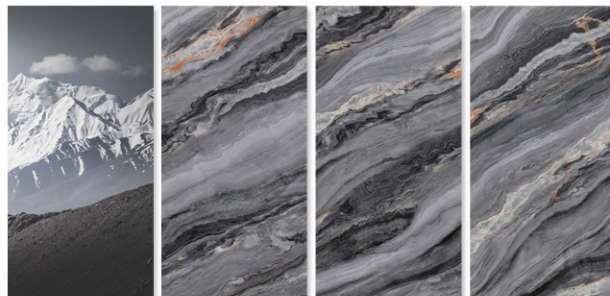

OR612079

600X1200mm
24X48 INCH

SURFACE