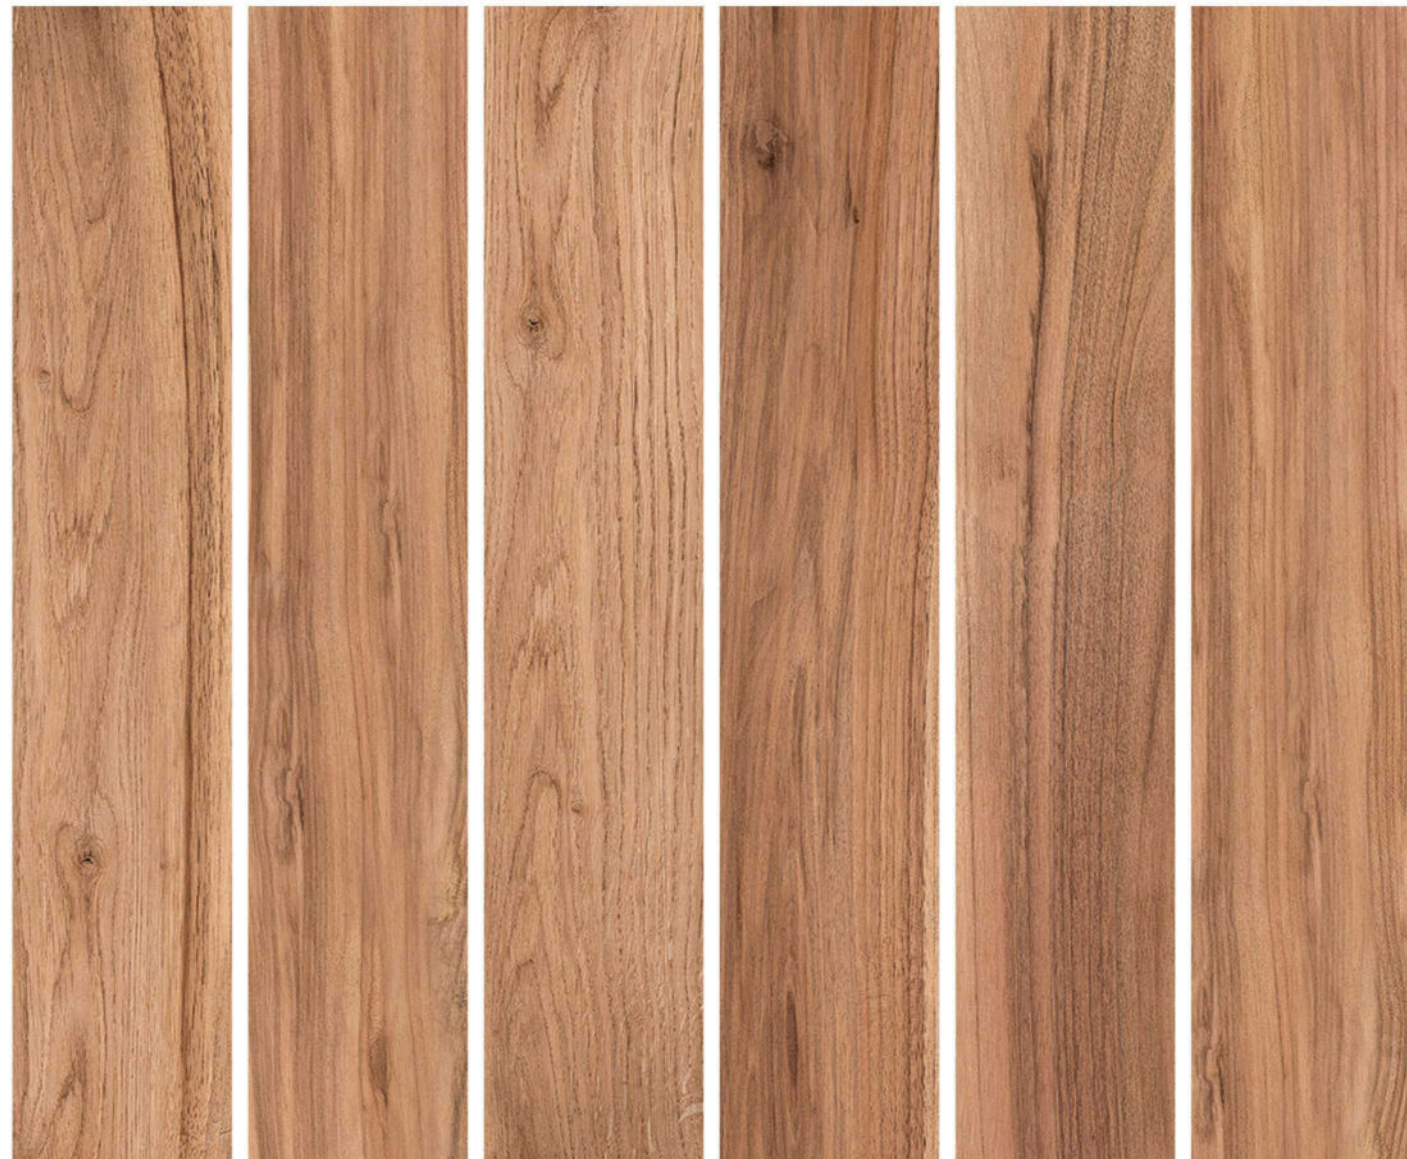

Does not crack

Dot deformed

Strong stain resistance

NO:OR15812

Atmospheric appearance, natural flow between textures
Bring out the natural beauty of wood grain with elegant and atmospheric color

NO:OR15813