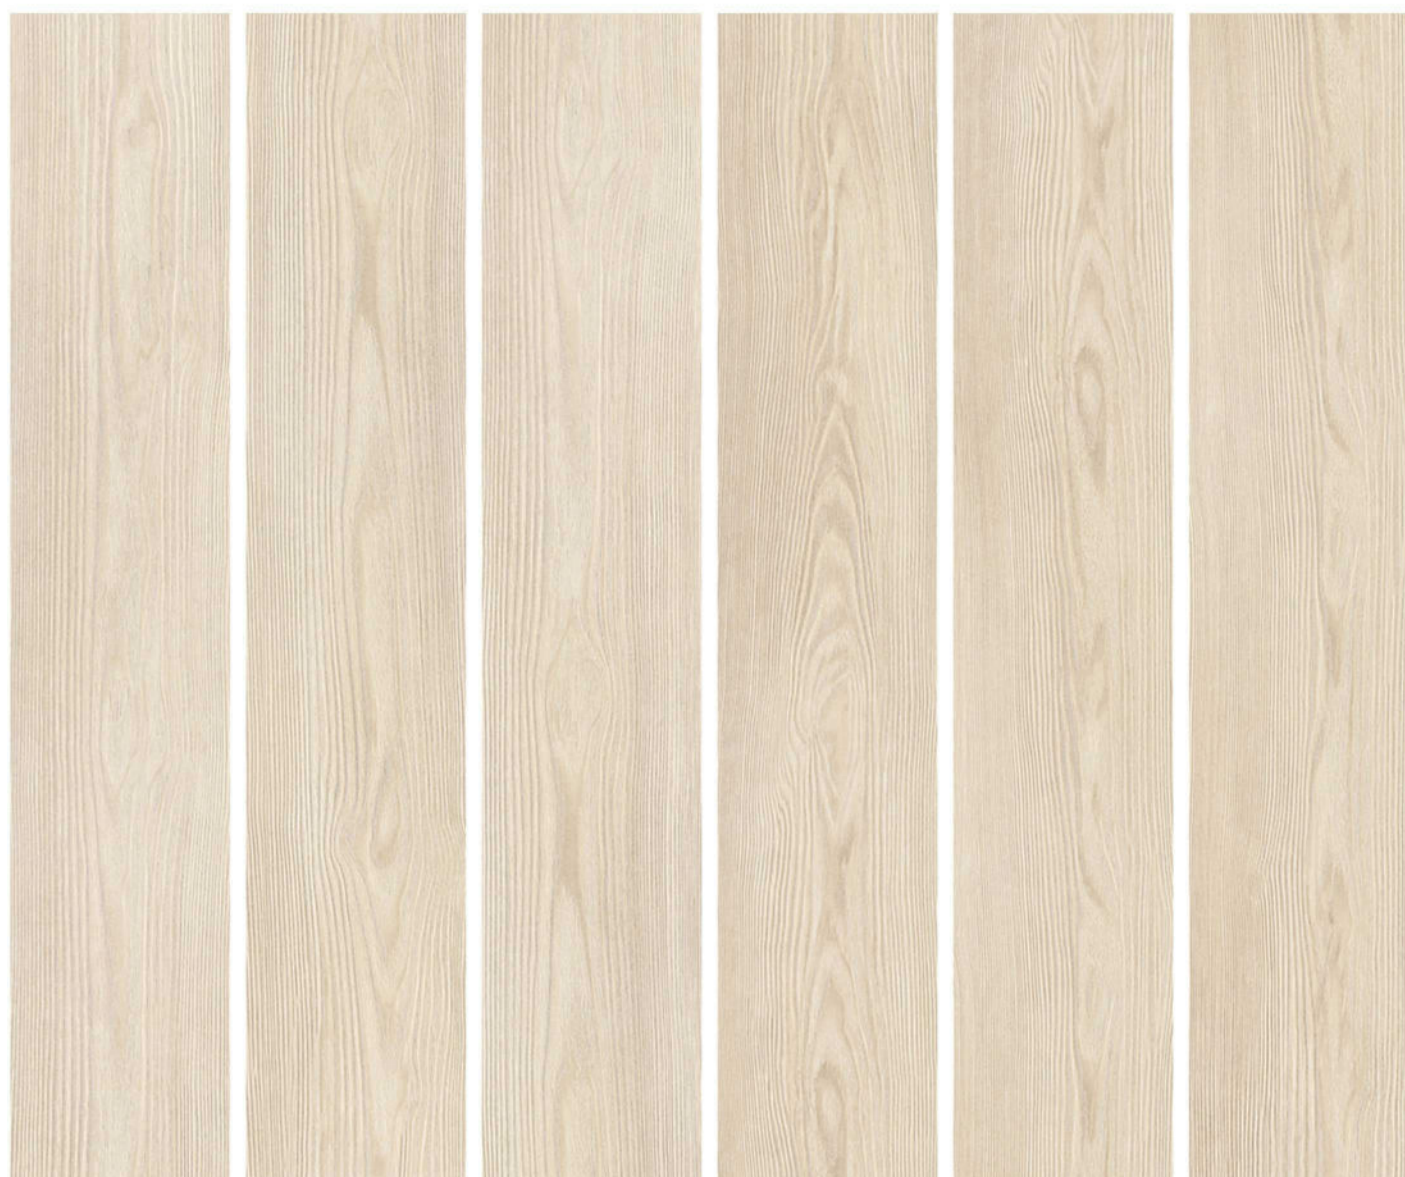

Negative ion

Texture realistic

Formaldehyde free

No waxing

Easy care

No odor

Does not crack

Dot deformed

Strong stain resistance

NO:OR15808