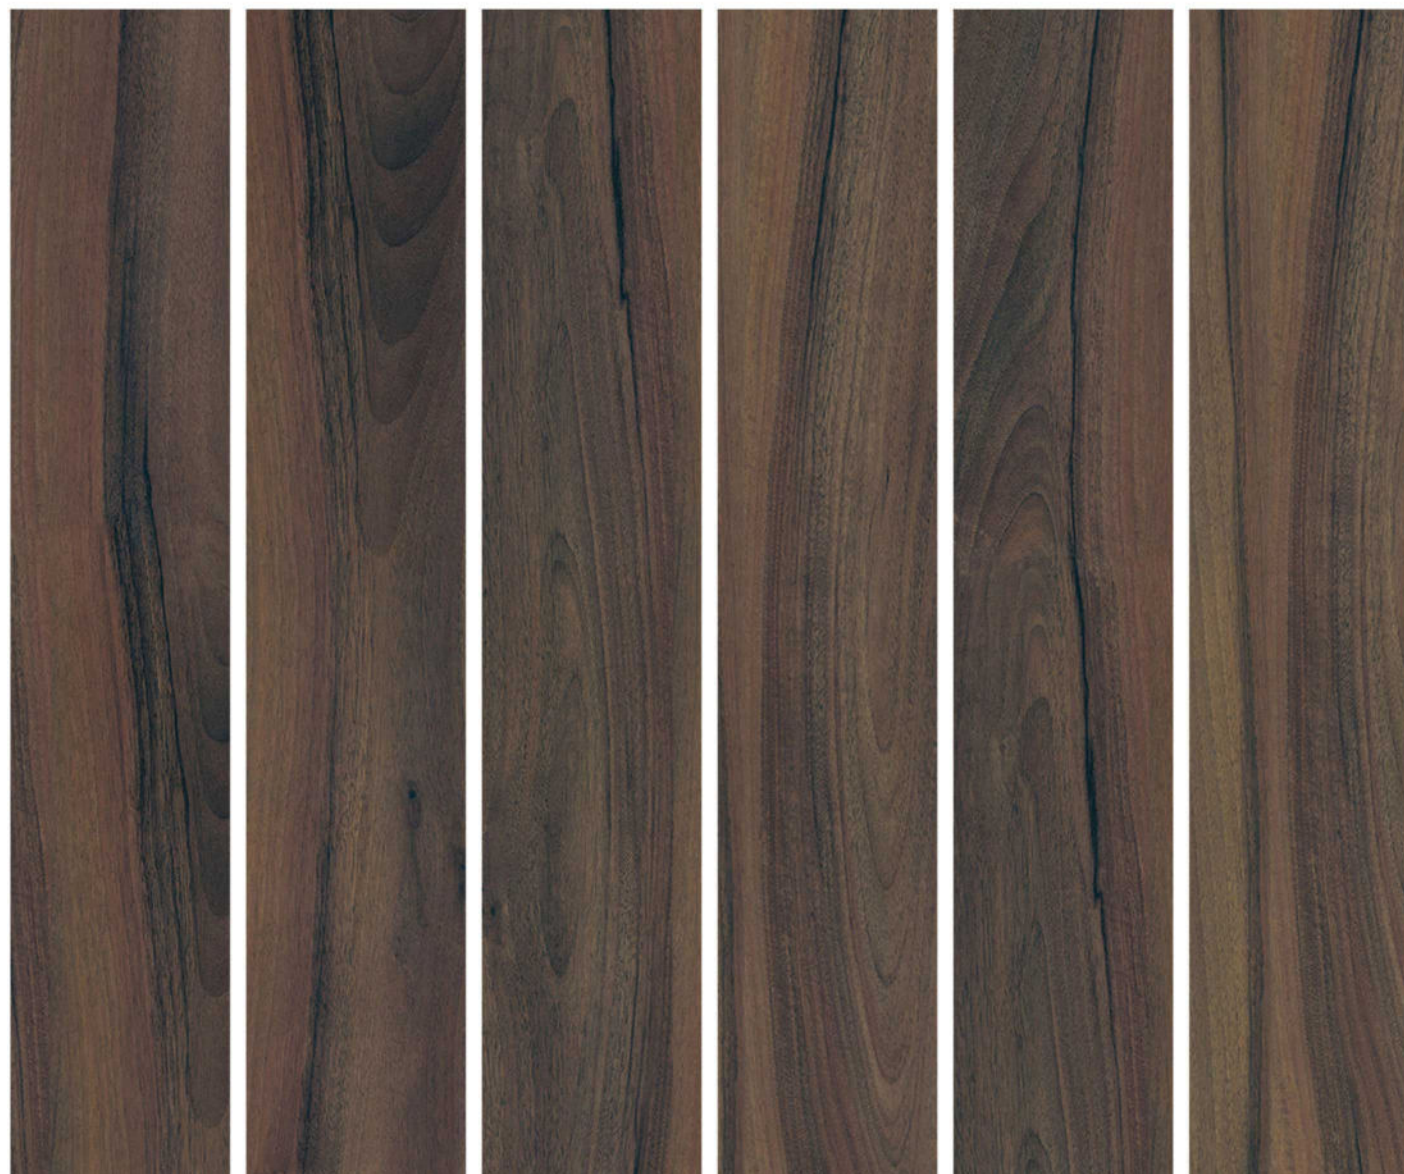

- Negative ion
- Texture realistic
- Formaldehyde free
- No waxing
- Easy care
- No odor
- Does not crack
- Dot deformed
- Strong stain resistance

NO:OR15807