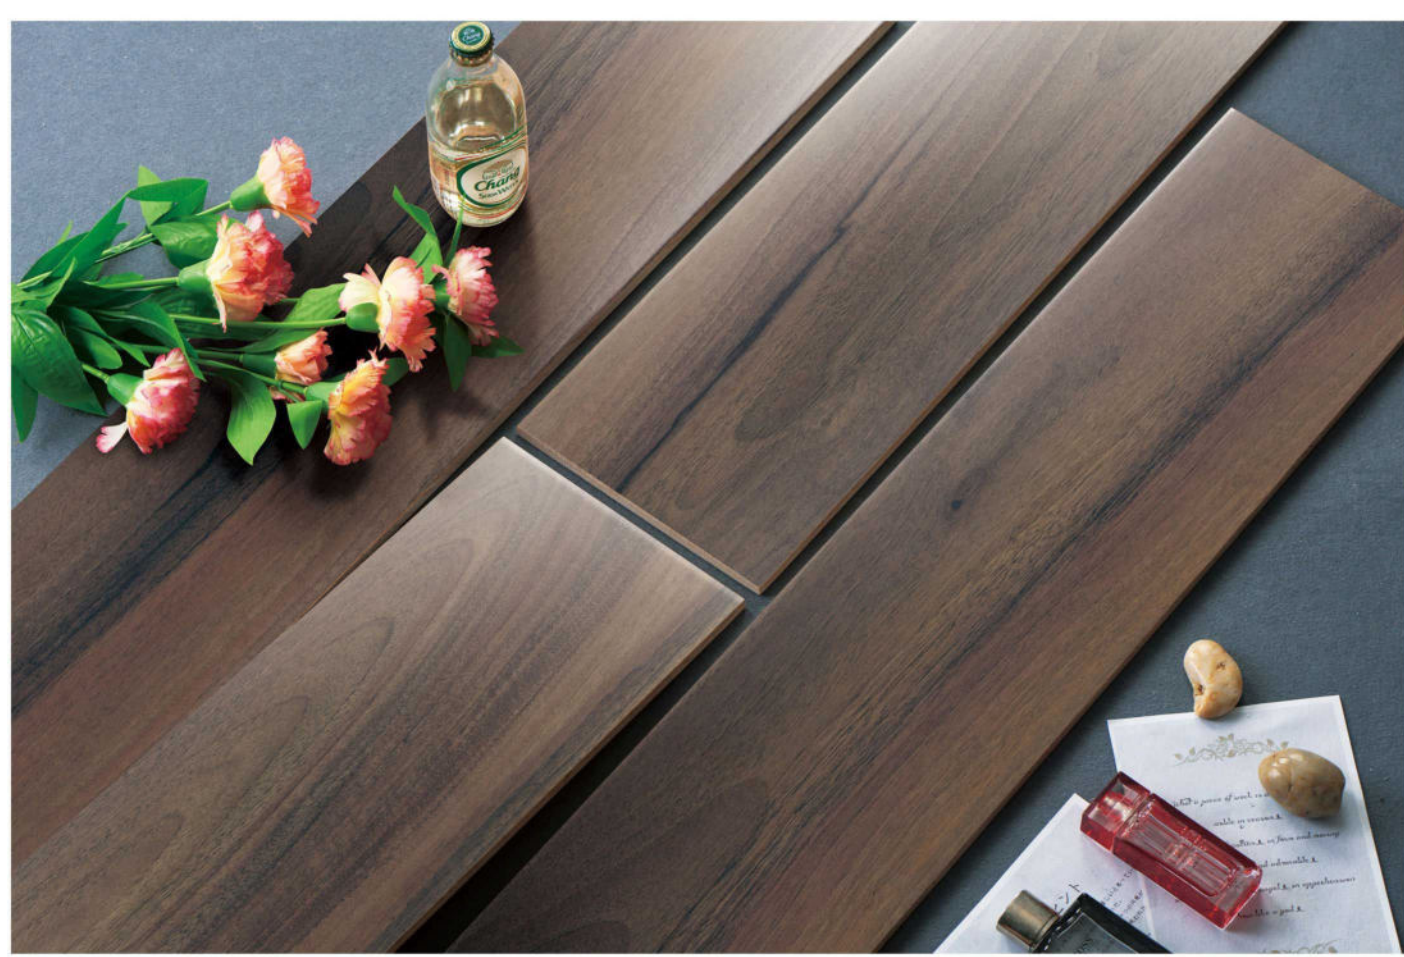

Atmospheric appearance, natural flow between textures
Bring out the natural beauty of wood grain with elegant and atmospheric color