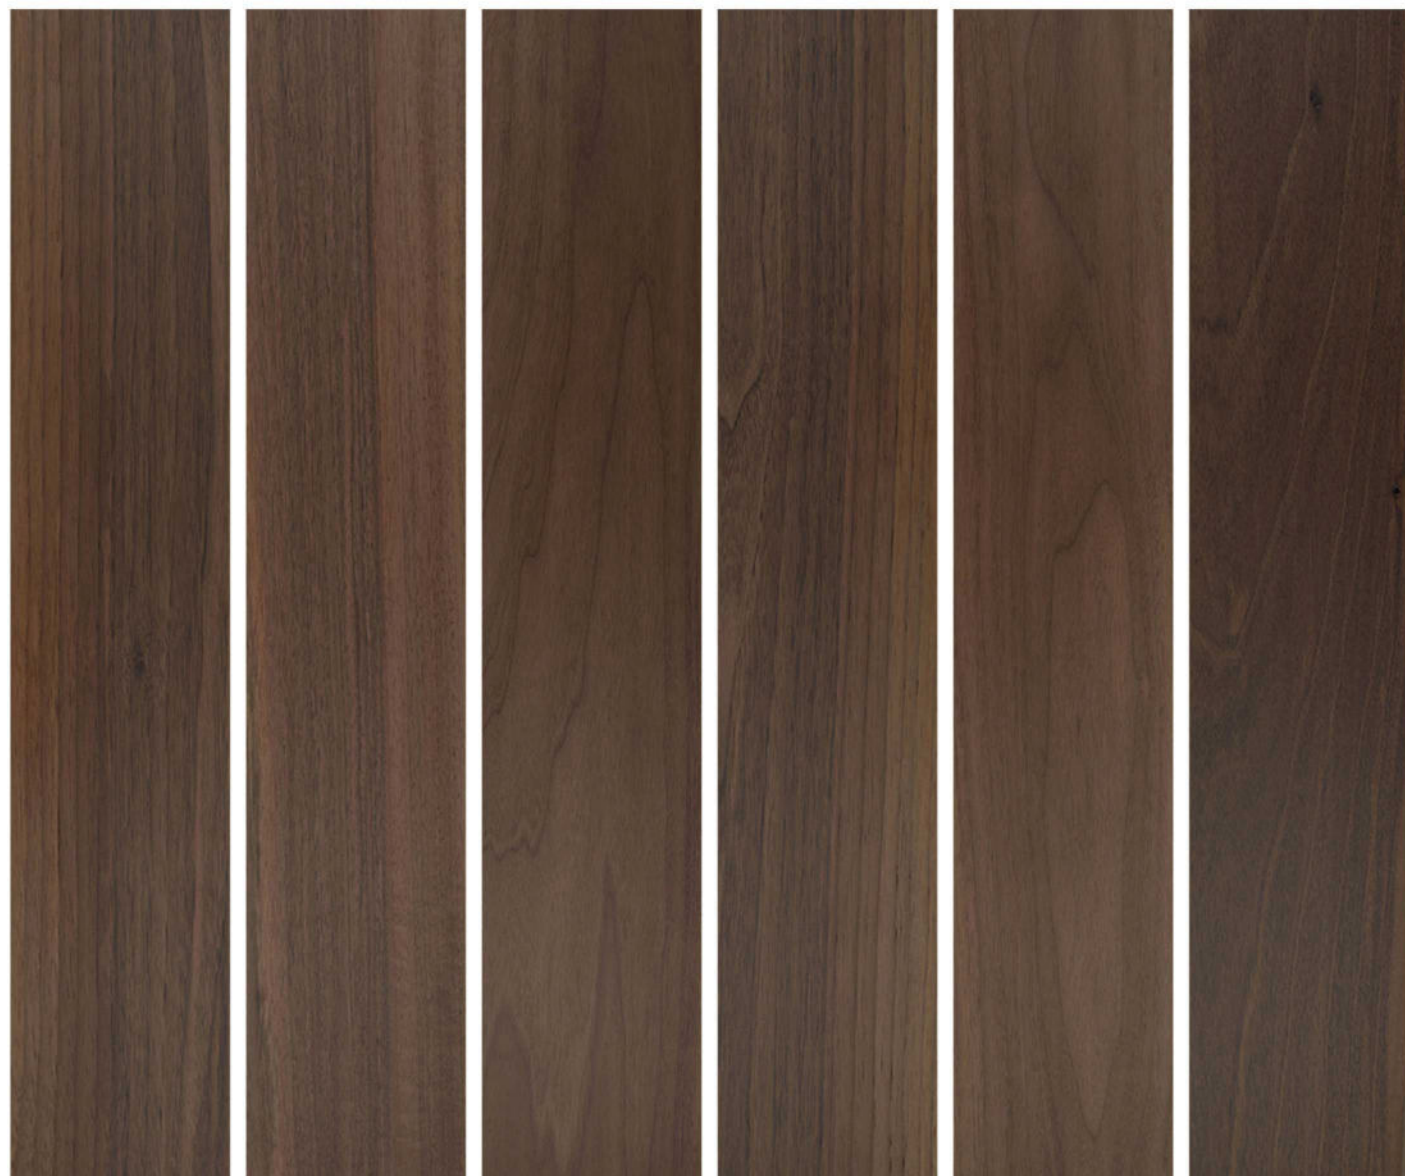

Atmospheric appearance, natural flow between textures
Bring out the natural beauty of wood grain with elegant and atmospheric color

NO:OR15802

Atmospheric appearance, natural flow between textures
Bring out the natural beauty of wood grain with elegant and atmospheric color

NO:OR15805

Atmospheric appearance, natural flow between textures
Bring out the natural beauty of wood grain with elegant and atmospheric color

-  Negative ion
-  Texture realistic
-  Formaldehyde free
-  No waxing
-  Easy care
-  No odor
-  Does not crack
-  Dot deformed
-  Strong stain resistance