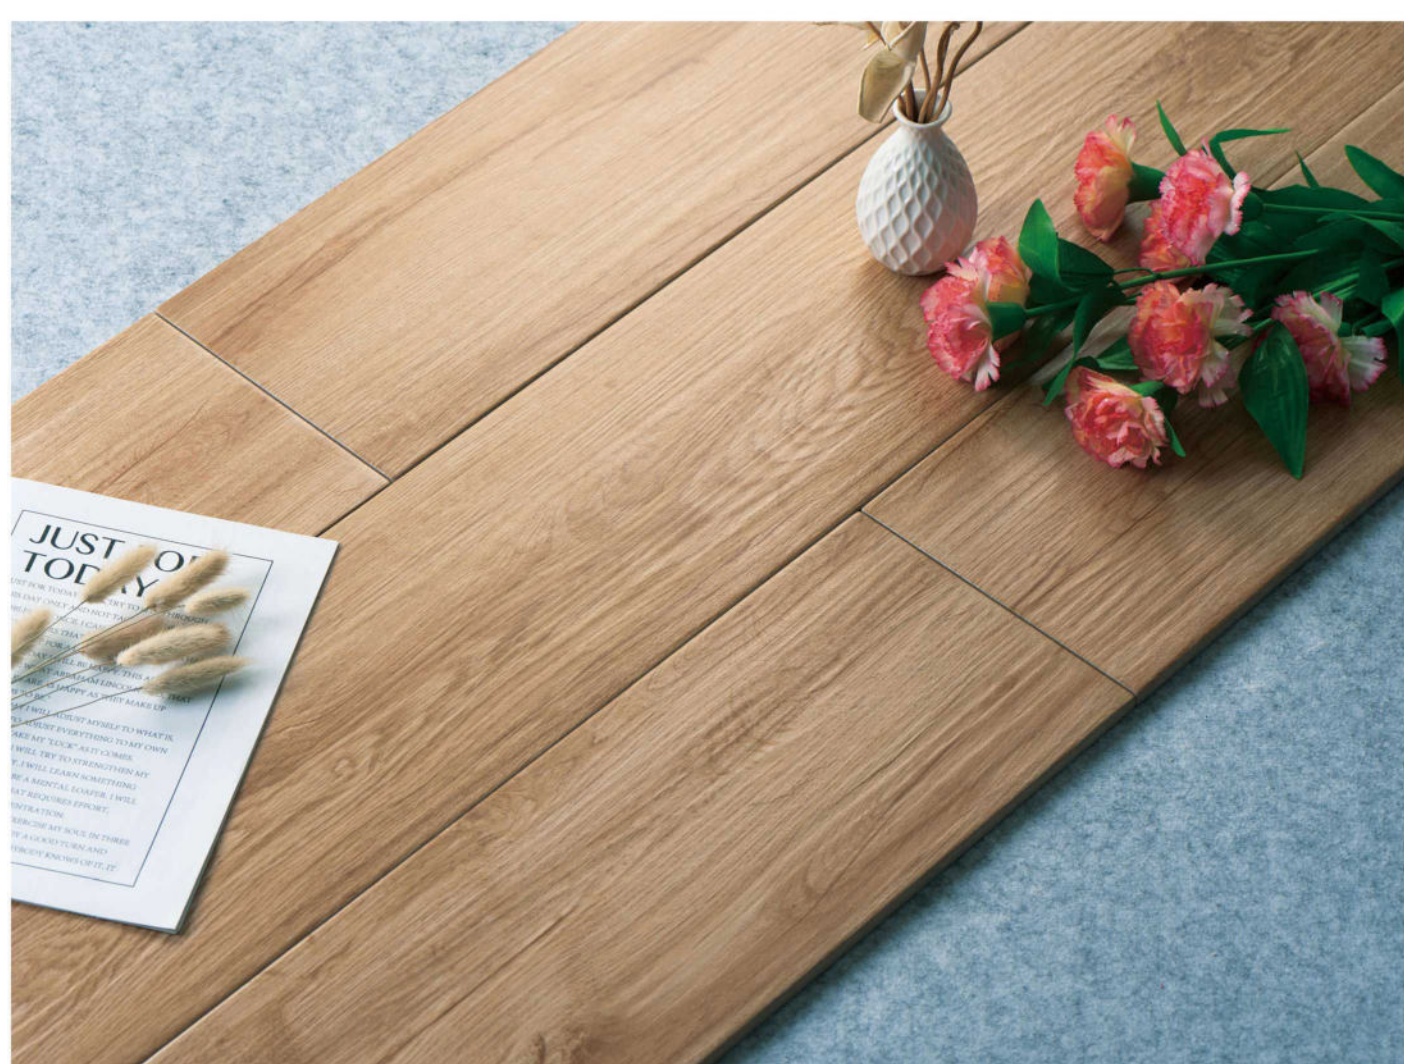

Atmospheric appearance, natural flow between textures
Bring out the natural beauty of wood grain with elegant and atmospheric color