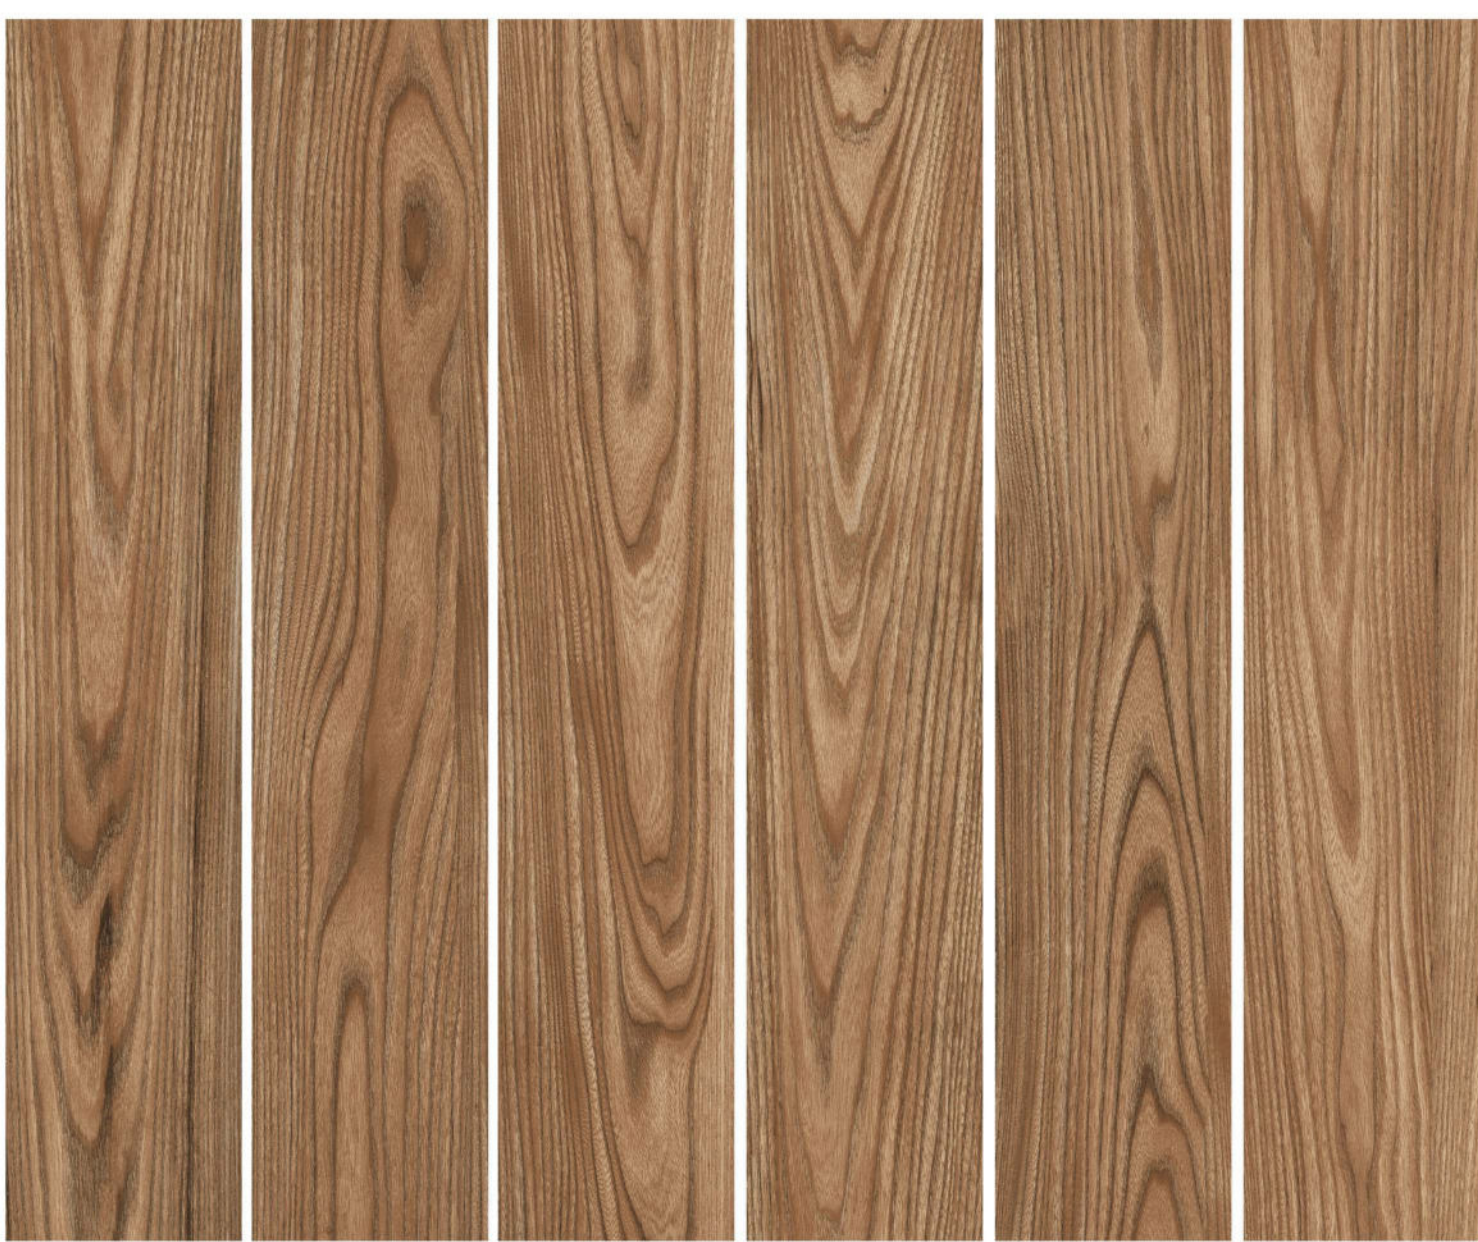

No odor

Does not crack

Not deformed

Strong stain resistance

NO:OR15823

Atmospheric appearance, natural flow between textures
Bring out the natural beauty of wood grain with elegant and atmospheric color

Pakistan 1st import quality wooden tile