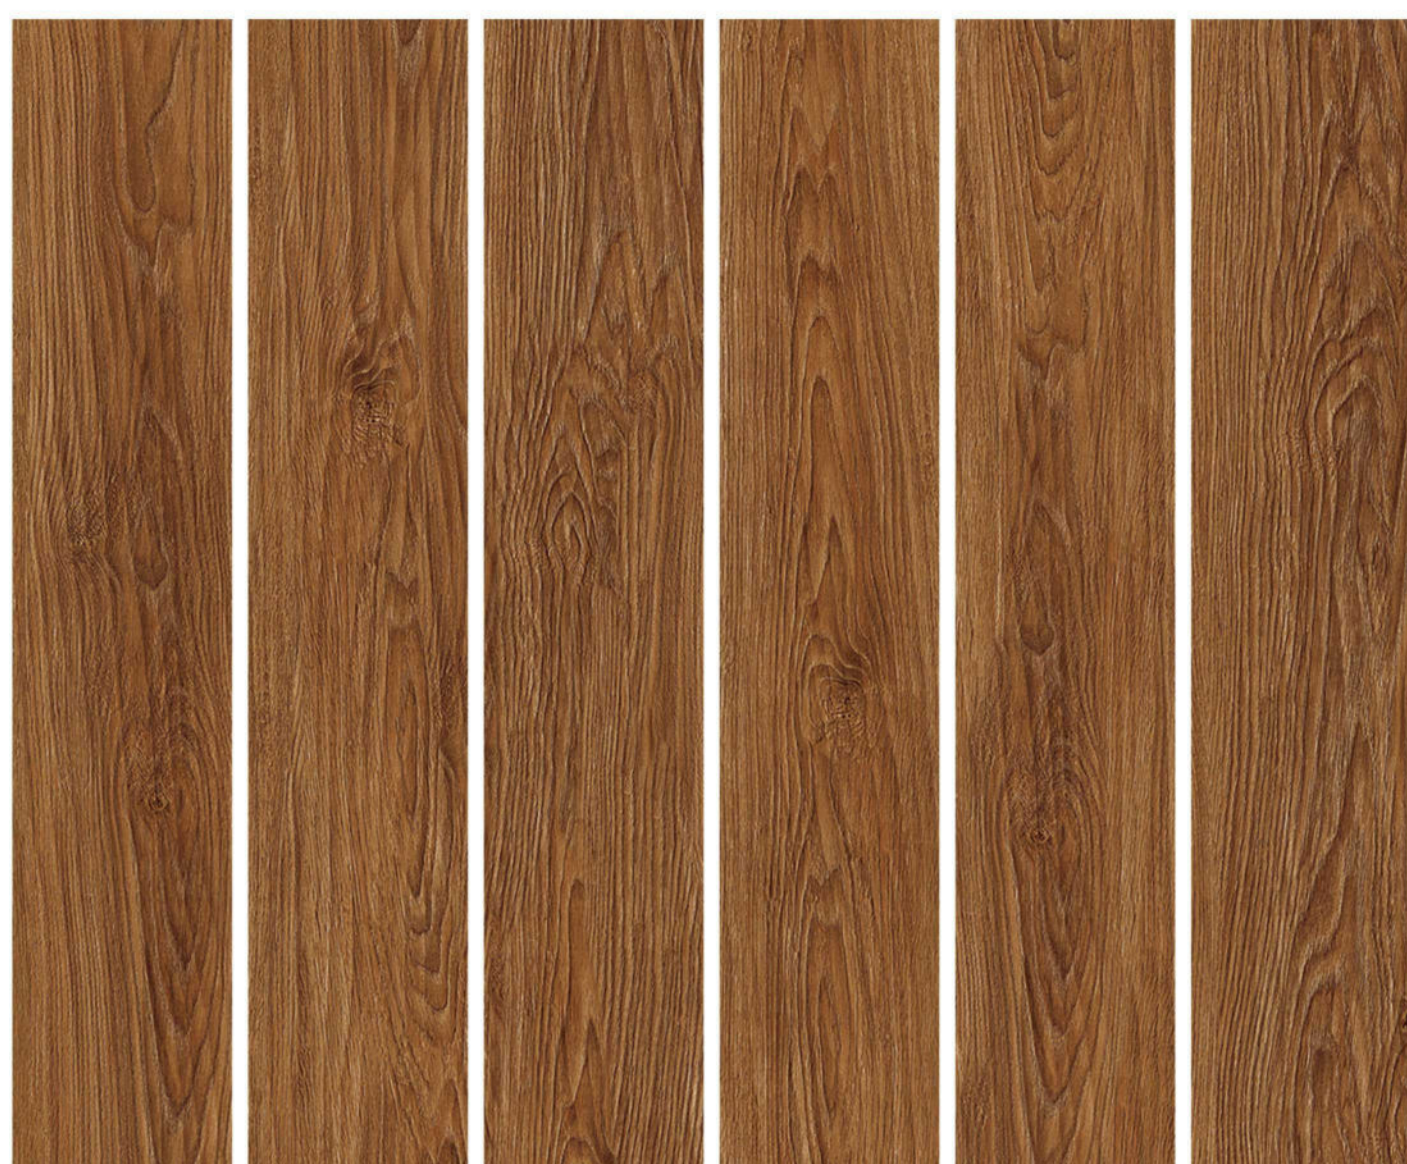

NO:OR15802