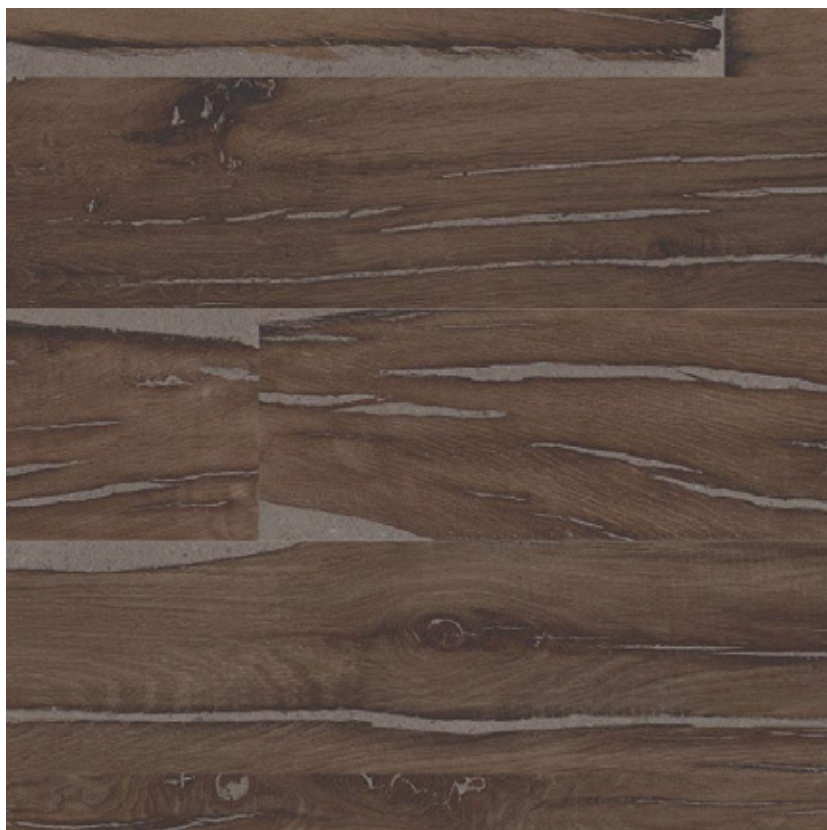

BLACK
CODE : EC8Y
60X120

BLACK WOOD
CODE : E41C
20X120

WHITE
CODE : EC8R
60X120

WHITE WOOD
CODE : E414
20X120

SMOKE
CODE : EC8U
60X120

SMOKE WOOD
CODE : E417
20X120

ALTER

COLOR | SIZE | CODE