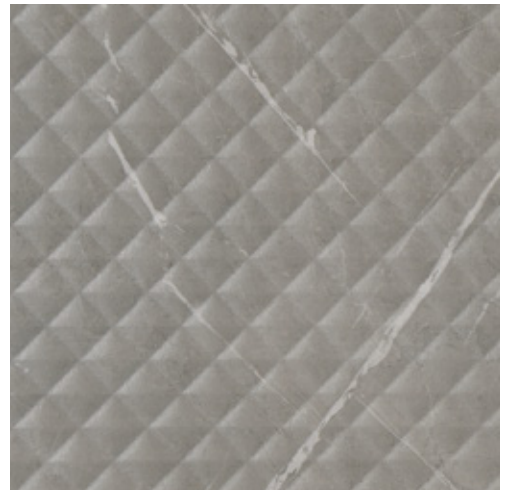

Montana Darkgrey

Dimensions
30cm x 90cm

Valley Darkgrey

Dimensions
30cm x 90cm

Aran Grey

Dimensions
30cm x 90cm

Montana Grey

Dimensions
30cm x 90cm