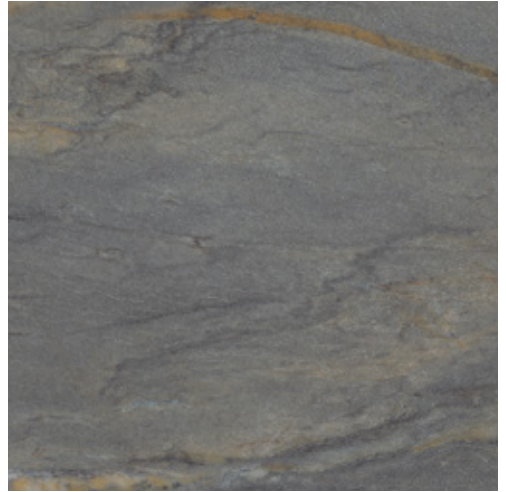

Dimensions
30cm x 90cm

African Gold Matt