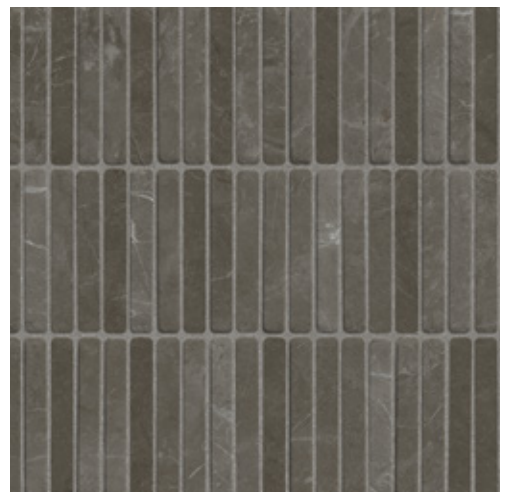

Monreale Bronze

Dimensions
300x900x8.70

Tessere Sand

Dimensions
300x900x8.70

Tessere Grey

Dimensions
300x900x8.70

Tessere Bronze

Dimensions
300x900x8.70