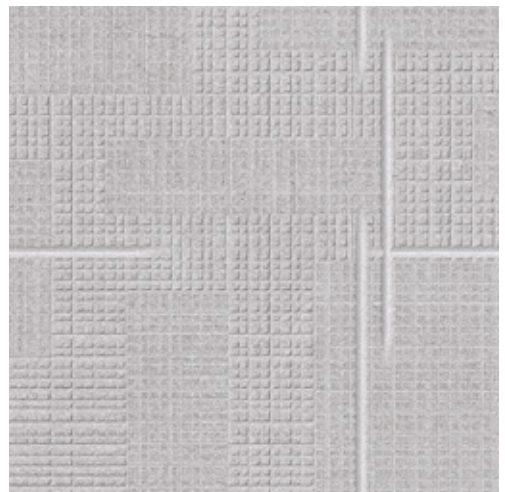

Batik Desert

Dimensions
300x900x7.00

Squared Desert

Dimensions
300x900x7.00

Cala Grey

Dimensions
300x900x7.00

Batik Grey

Dimensions
300x900x7.00

Squared Grey

MONREALE

floor tiles | wall tiles

Dimensions
300x900x7.00

Monreale Sand

Dimensions
300x900x7.00

Monreale Grey

Dimensions
300x900x7.00