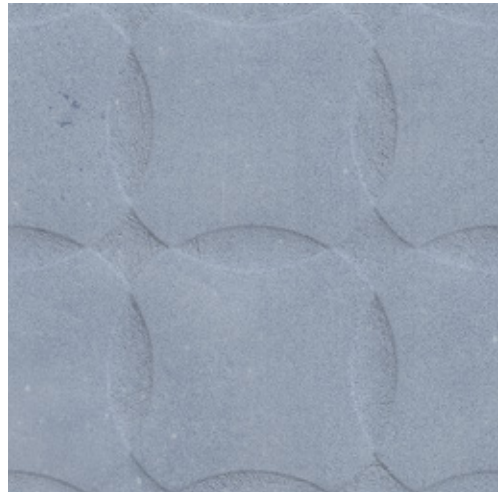

Dimensions
300x900x8.70

Pottery Sea